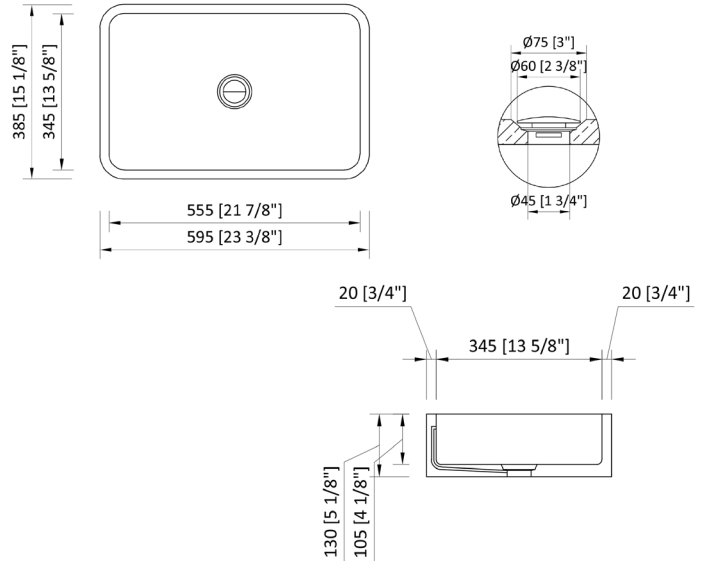

SIMPLE SOFT

NBP-83063

FEATURES

- NellaMar™ Solid-Surface Cultured Stone
- Seamless one-piece design
- Matte Finish (gloss finish available)

SUPPLIED COMPONENTS

- NellaMar™ solid-surface cultured stone basin
- NellaMar™ solid-surface waste cover
- Pop-up drain optional (not included)